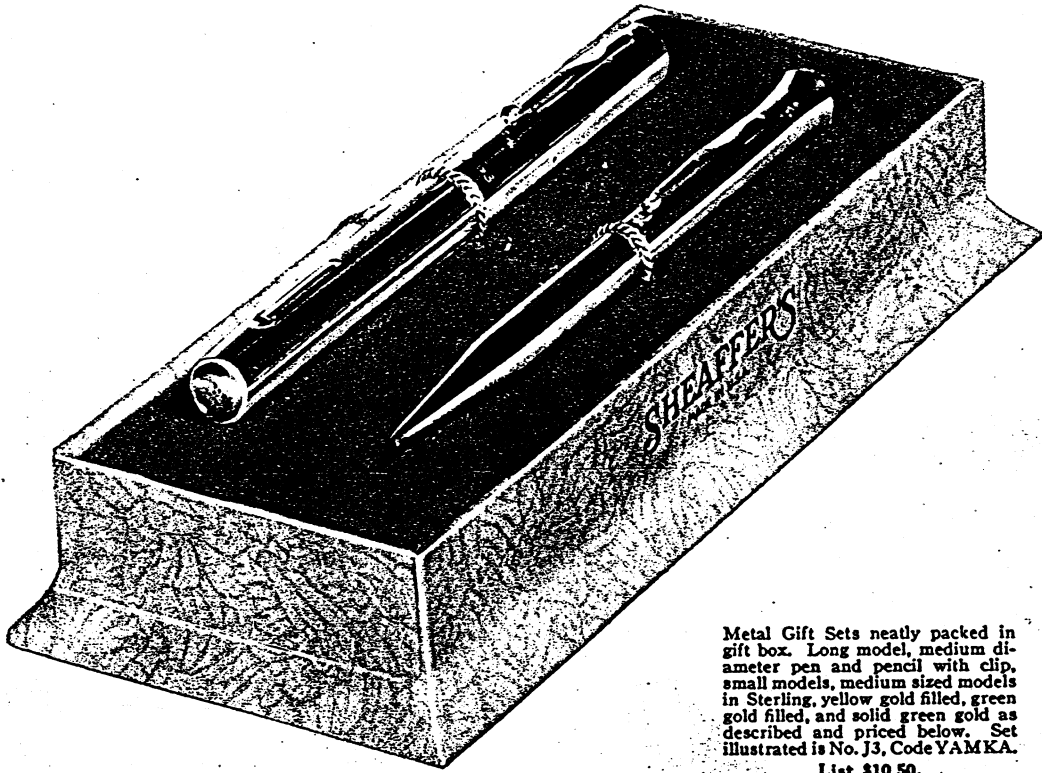

Metal Gift Sets neatly packed in gift box. Long model, medium diameter pen and pencil with clip, small models, medium sized models in Sterling, yellow gold filled, green gold filled, and solid green gold as described and priced below. Set illustrated is No. J3, Code YAMKA.
List $10.50.

Set No.	Code	Description	Price, Complete	Set No.	Code	Description	Price, Complete
STERLING SILVER							
KM3	YANKA	Small diameter Sterling Pen and Pencil	$ 8.00	HM11	YITAX	Small diameter green gold filled Pen and Pencil	$14.50
KM7	YAPOG	Small diameter Sterling Pen and Pencil hand engraved	13.00	H3	YIMAC	Long model green gold filled Pen and Pencil	11.00
K3	YARIM	Long model Sterling Pen and Pencil	9.50	H6	YGANA	Small diameter long model green gold filled Pen and Pencil	12.00
K7	YASAX	Long model Sterling Pen and Pencil, hand engraved	15.00	H11	YGBOK	Small diameter long model green gold filled Pen and Pencil	16.00
YELLOW GOLD FILLED							
J3	YAMKA	Long model yellow gold filled Pen and Pencil	$10.50	D3	YGCPL	Solid green gold Pen and Pencil	$52.00
JM3	YATBA	Small diameter yellow gold filled Pen and Pencil	9.00	TDM3	YGDQM	Solid green gold Pen and Pencil	30.00
GREEN GOLD FILLED							
THM3	YIRIB	Small model thin green gold filled	$ 8.50	DM3	YGCAT	Small diameter solid green gold Pen and Pencil	37.00
THM9	YINAJ	Small diameter thin green gold filled Pen and Pencil	9.50	D9	YGERN	Small diameter solid green gold Pen and Pencil	57.00
THM13	YITWT	Small diameter green gold filled Pen and Pencil	11.00	TDM9	YGHSO	Small diameter solid green gold Pen and Pencil	32.00
TH3	YIMBT	Small diameter long model green gold filled Pen and Pencil	10.00	D11	YGJTP	Small diameter long model solid green gold Pen and Pencil	57.00
TH9	YINON	Small diameter long model green gold filled Pen and Pencil	11.00	TDM11	YGKUQ	Small diameter solid green gold Pen and Pencil	32.00
HM3	YIPBO	Small diameter green gold filled Pen and Pencil	9.50	LIFETIME° SETS			
HM6	YIRSA	Small diameter green gold filled Pen and Pencil	10.50	LH3	YGLVR	Lifetime° fountain-pen with 14K gold fittings and gold filled pencil	$20.00
				LD3	YGMWS	Lifetime° fountain-pen with 14K solid gold fittings and 14K solid gold pencil	57.00